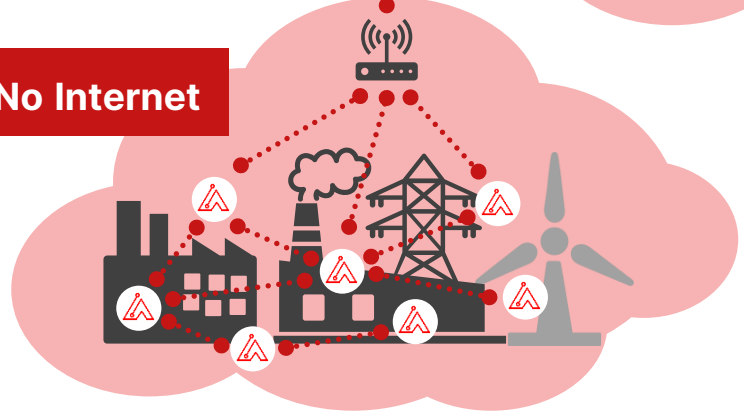

**Preexisting Vertical  
Systems at Client site /  
Cloud / Data Center**

AIME's Self-Sustained Mode can work even in areas with no Internet

Monitoring & control for preventing hazards to human health & safety

Monitoring & control in transport vehicles to guarantee proper handling of goods

AIME

AIME

Real-time data

**No Internet**

AIME

AIME

Real-time data

Monitoring & control over conditions in office building & other types of business & retail facilities

**No Internet**

Monitoring air conditions in industry plants & facilities